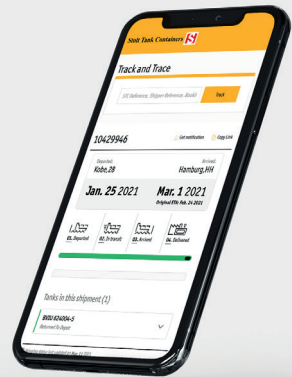

Track and Trace

Departed from origin

Our direct online Track and Trace service means you get instant information whenever you want it, without having to make phone calls or wait for email responses.

Track your cargo. Anywhere. Anytime.

If excellent supply chain management matters to you, you'll understand the importance of being able to update customers with accurate arrival times.

Thanks to Stolt Tank Containers' live Track and Trace service, you and your customers can access your shipment's current position, status and ETA.

Arrived at destination

Control your shipments
24/7/365

Get an easy
instant overview

Set up email
notifications

■ Track your shipments easily

- Get a direct link to your Track and Trace information with every STC booking summary
- Search for your tank directly from our website www.stolttankcontainers.com
- Share a link to the Track and Trace details with any other parties involve
- Find your tanks with your reference number, booking reference, container number and /or STC reference
- Get each individual tank's detailed specification, clear highlights of any schedule changes and details of any short shipments